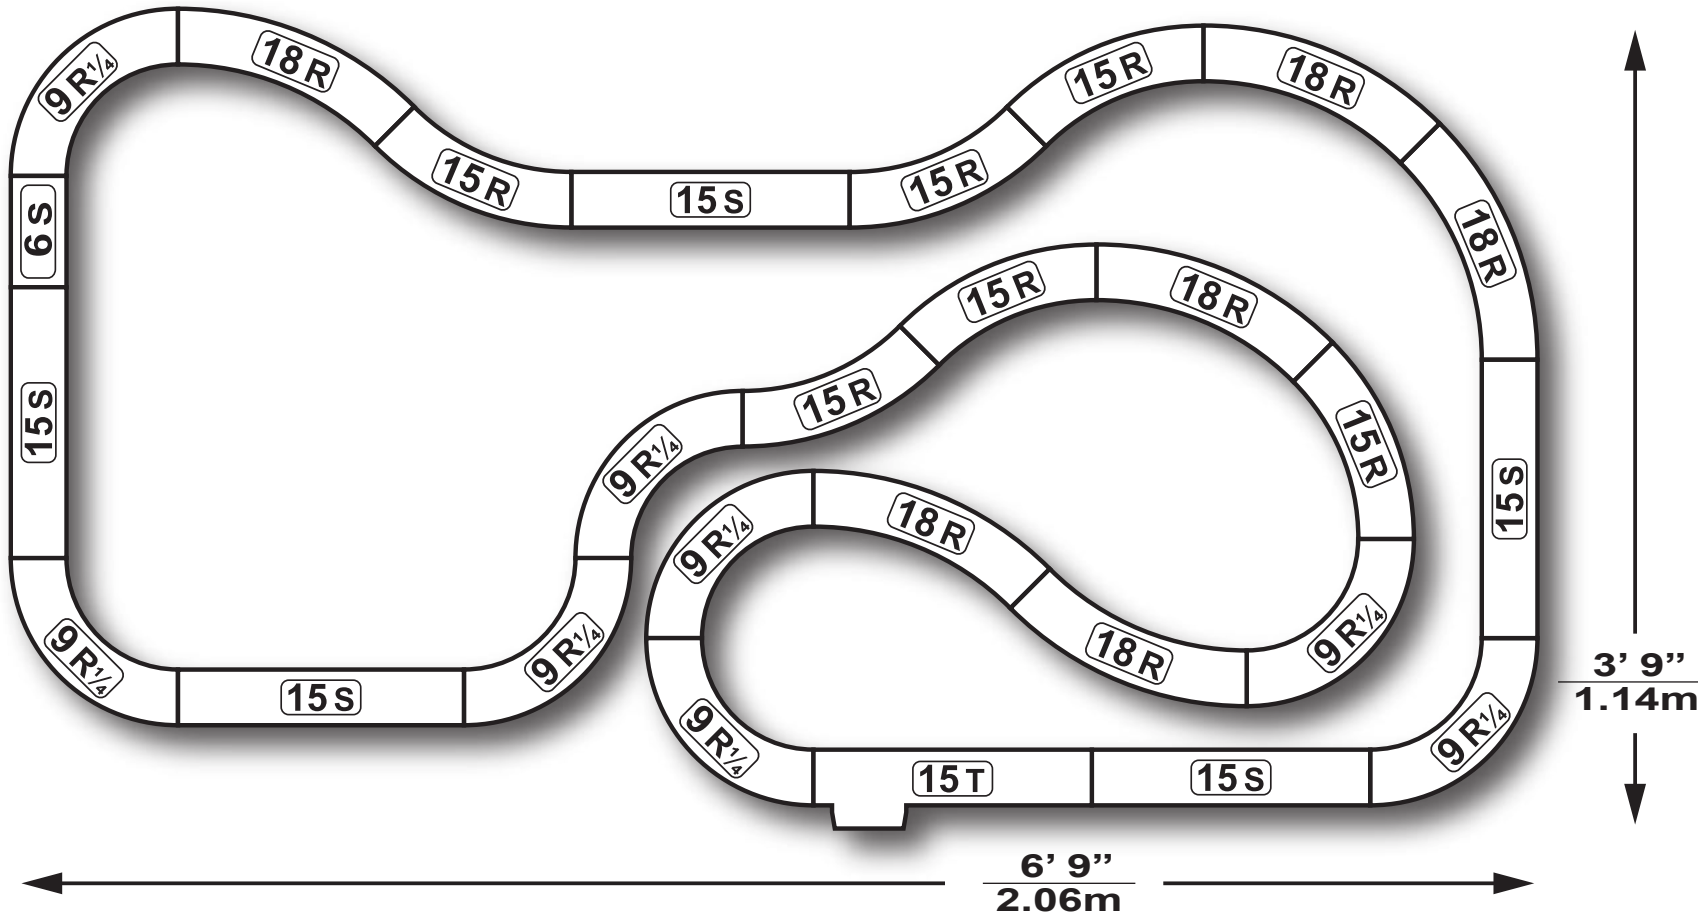

**CONTENTS**

	<b>Guardrails</b>	(24 pcs.)		<b>15" Straight Track</b>	(5 pcs.)		<b>18" Radius 1/8 Curve</b>	(6 pcs.)
	<b>Tri-Power Pack</b> 22v, 12v, 8v	(1 pc.)		<b>15" Terminal Track</b>	(1 pc.)		<b>15" Radius 1/8 Curve</b>	(6 pcs.)
	<b>Controller</b>	(2 pcs.)		<b>6" Straight Track</b>	(1 pc.)		<b>9" Radius 1/4 Curve</b>	(12 pcs.)
				<b>3" Straight Track</b>	(1 pc.)			
							<b>Mega G+ Corvettes</b>	(2 pcs.)

**RACEMASTERS**

Copyright 2020 Racemasters, Inc.  
Manufactured by Racemasters, Inc.  
Distributed by Racemasters, Inc. Reno, NV 89506

4' 3"  
1.30m

7' 3"  
2.21m

4' 3"  
1.30m

8' 6"  
2.59m

6'  
1.83m

7' 9"  
2.36m