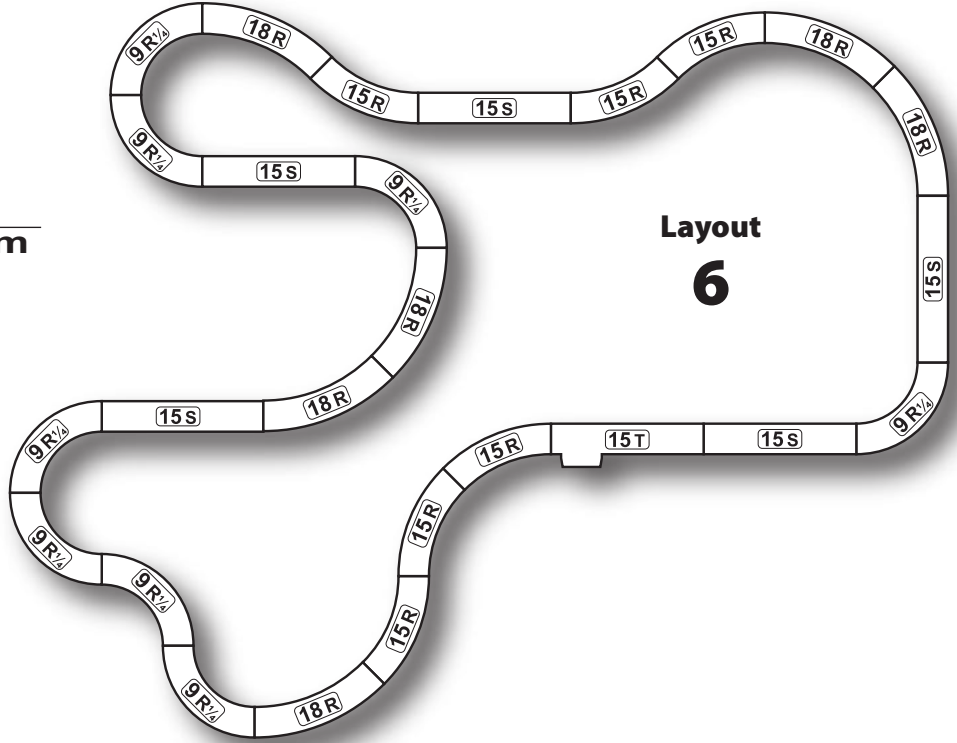

**CONTENTS**

	<b>Guardrails</b>	(24 pcs.)		<b>15" Straight Track</b>	(5 pcs.)		<b>18" Radius 1/8 Curve</b>	(6 pcs.)
	<b>Tri-Power Pack</b> 22v, 12v, 8v	(1 pc.)		<b>15" Terminal Track</b>	(1 pc.)		<b>15" Radius 1/8 Curve</b>	(6 pcs.)
	<b>Controller</b>	(2 pcs.)		<b>6" Straight Track</b>	(1 pc.)		<b>9" Radius 1/4 Curve</b>	(12 pcs.)
				<b>3" Straight Track</b>	(1 pc.)			
							<b>Mega G+ Corvettes</b>	(2 pcs.)

**RACEMASTERS**

Copyright 2020 Racemasters, Inc.  
Manufactured by Racemasters, Inc.  
Distributed by Racemasters, Inc. Reno, NV 89506

4' 3"  
1.30m

7' 3"  
2.21m

4' 3"  
1.30m

8' 6"  
2.59m

6'  
1.83m

7' 9"  
2.36m