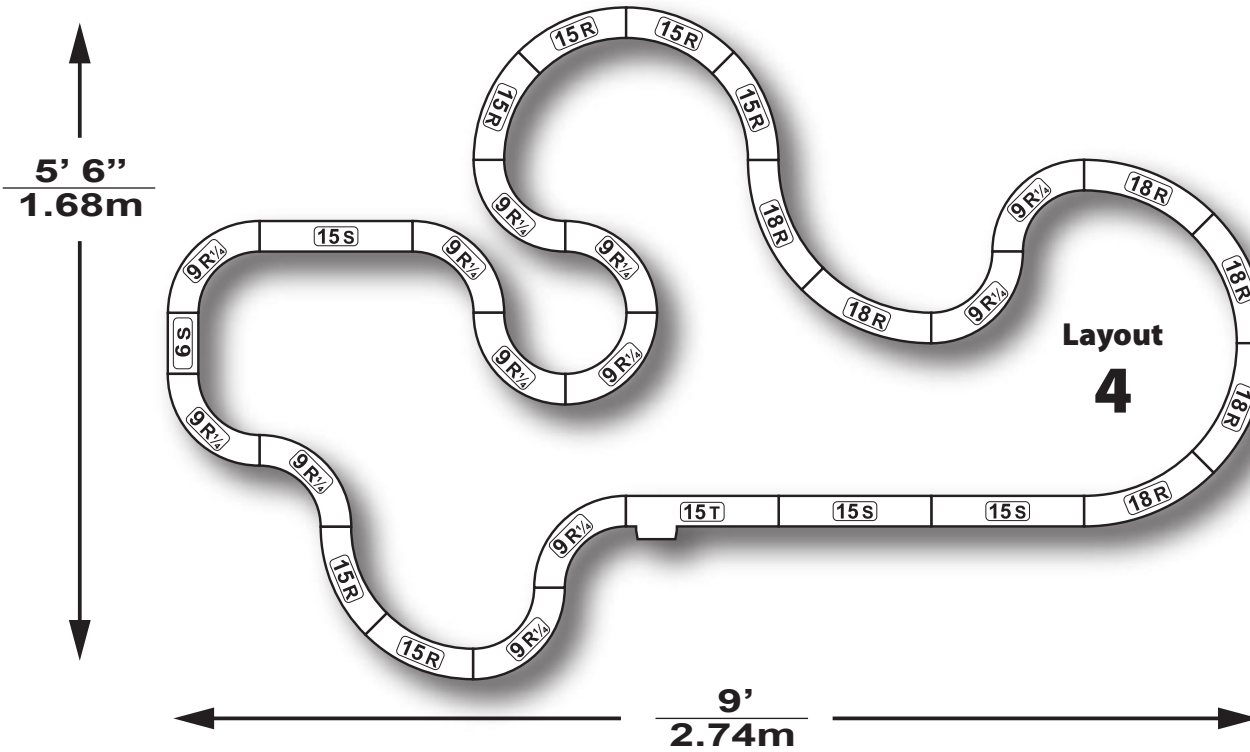

**CONTENTS**

	<b>Guardrails</b>	(24 pcs.)		<b>15" Straight Track</b>	(5 pcs.)		<b>18" Radius 1/8 Curve</b>	(6 pcs.)
	<b>Tri-Power Pack</b> 22v, 12v, 8v	(1 pc.)		<b>15" Terminal Track</b>	(1 pc.)		<b>15" Radius 1/8 Curve</b>	(6 pcs.)
	<b>Controller</b>	(2 pcs.)		<b>6" Straight Track</b>	(1 pc.)		<b>9" Radius 1/4 Curve</b>	(12 pcs.)
				<b>3" Straight Track</b>	(1 pc.)			
							<b>Mega G+ Corvettes</b>	(2 pcs.)

**RACEMASTERS**

Copyright 2020 Racemasters, Inc.  
Manufactured by Racemasters, Inc.  
Distributed by Racemasters, Inc. Reno, NV 89506

4' 3"  
1.30m

7' 3"  
2.21m

4' 3"  
1.30m

8' 6"  
2.59m

6'  
1.83m

7' 9"  
2.36m