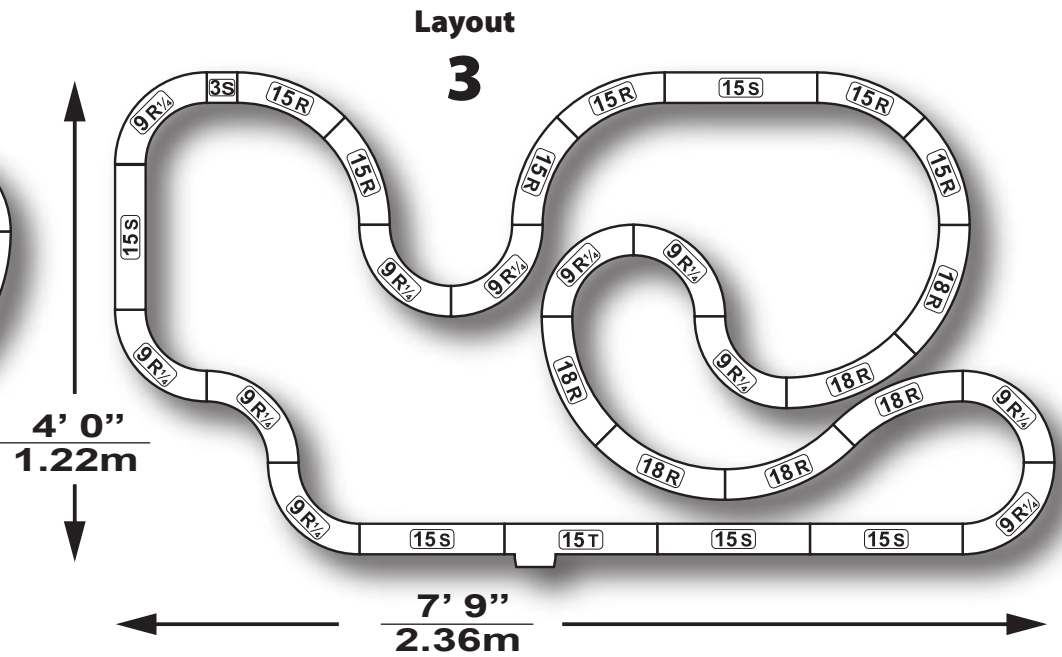

**CONTENTS**

	<b>Guardrails</b>	(24 pcs.)		<b>15" Straight Track</b>	(5 pcs.)		<b>18" Radius 1/8 Curve</b>	(6 pcs.)
	<b>Tri-Power Pack</b> 22v, 12v, 8v	(1 pc.)		<b>15" Terminal Track</b>	(1 pc.)		<b>15" Radius 1/8 Curve</b>	(6 pcs.)
	<b>Controller</b>	(2 pcs.)		<b>6" Straight Track</b>	(1 pc.)		<b>9" Radius 1/4 Curve</b>	(12 pcs.)
				<b>3" Straight Track</b>	(1 pc.)			
							<b>Mega G+ Corvettes</b>	(2 pcs.)

**RACEMASTERS**

Copyright 2020 Racemasters, Inc.  
Manufactured by Racemasters, Inc.  
Distributed by Racemasters, Inc. Reno, NV 89506

4' 3"  
1.30m

7' 3"  
2.21m

4' 3"  
1.30m

8' 6"  
2.59m

6'  
1.83m

7' 9"  
2.36m