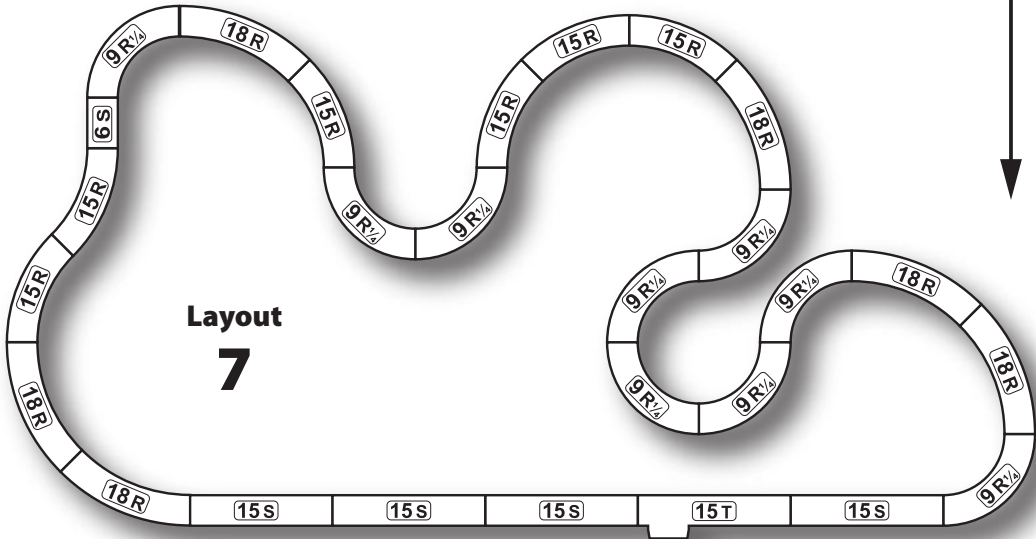

**CONTENTS**

	<b>Guardrails</b>	(24 pcs.)		<b>15" Straight Track</b>	(5 pcs.)		<b>18" Radius 1/8 Curve</b>	(6 pcs.)
	<b>Tri-Power Pack</b> 22v, 12v, 8v	(1 pc.)		<b>15" Terminal Track</b>	(1 pc.)		<b>15" Radius 1/8 Curve</b>	(6 pcs.)
	<b>Controller</b>	(2 pcs.)		<b>6" Straight Track</b>	(1 pc.)		<b>9" Radius 1/4 Curve</b>	(12 pcs.)
				<b>3" Straight Track</b>	(1 pc.)			
							<b>Mega G+ Corvettes</b>	(2 pcs.)

**RACEMASTERS**

Copyright 2020 Racemasters, Inc.  
Manufactured by Racemasters, Inc.  
Distributed by Racemasters, Inc. Reno, NV 89506

4' 3"  
1.30m

7' 3"  
2.21m

4' 3"  
1.30m

8' 6"  
2.59m

6'  
1.83m

7' 9"  
2.36m