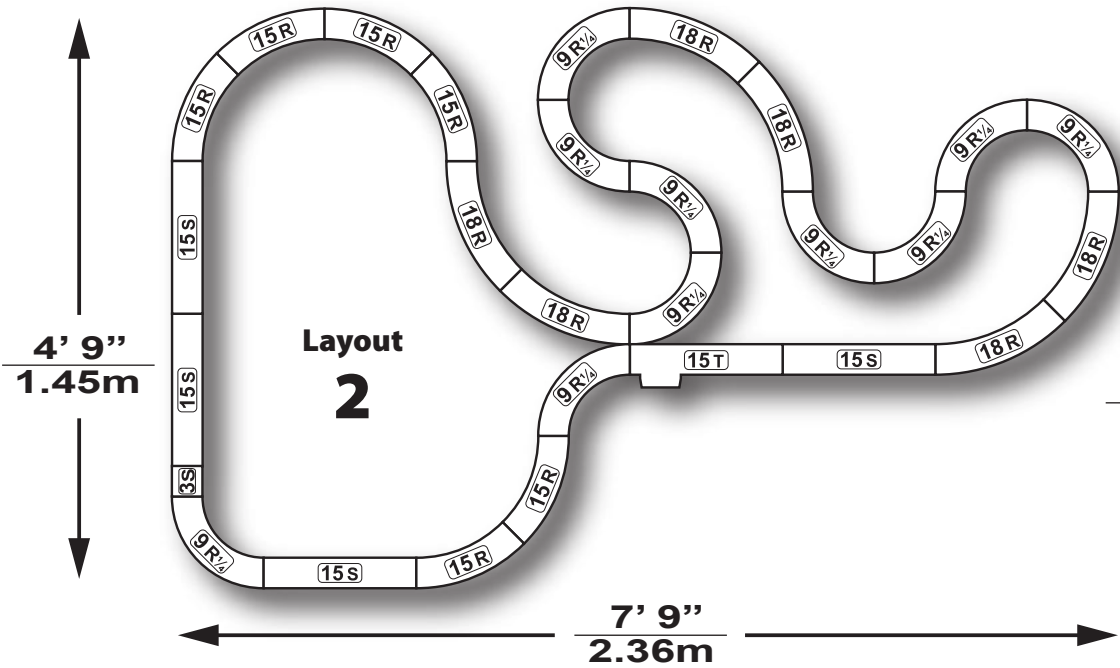

**CONTENTS**

	<b>Guardrails</b>	(24 pcs.)		<b>15" Straight Track</b>	(5 pcs.)		<b>18" Radius 1/8 Curve</b>	(6 pcs.)
	<b>Tri-Power Pack</b> 22v, 12v, 8v	(1 pc.)		<b>15" Terminal Track</b>	(1 pc.)		<b>15" Radius 1/8 Curve</b>	(6 pcs.)
	<b>Controller</b>	(2 pcs.)		<b>6" Straight Track</b>	(1 pc.)		<b>9" Radius 1/4 Curve</b>	(12 pcs.)
				<b>3" Straight Track</b>	(1 pc.)			
							<b>Mega G+ Corvettes</b>	(2 pcs.)

**RACEMASTERS**

Copyright 2020 Racemasters, Inc.  
Manufactured by Racemasters, Inc.  
Distributed by Racemasters, Inc. Reno, NV 89506

4' 3"  
1.30m

7' 3"  
2.21m

4' 3"  
1.30m

8' 6"  
2.59m

6'  
1.83m

7' 9"  
2.36m