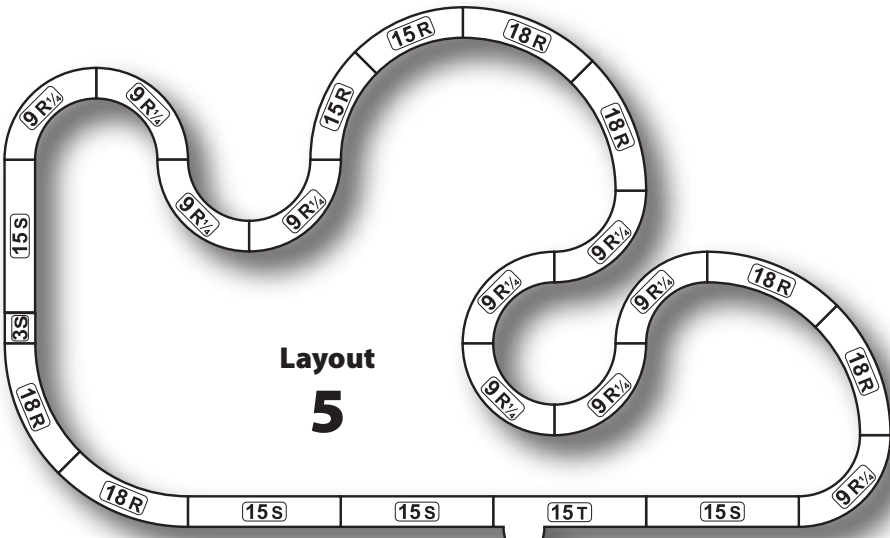

**CONTENTS**

	<b>Guardrails</b>	(24 pcs.)		<b>15" Straight Track</b>	(5 pcs.)		<b>18" Radius 1/8 Curve</b>	(6 pcs.)
	<b>Tri-Power Pack</b> 22v, 12v, 8v	(1 pc.)		<b>15" Terminal Track</b>	(1 pc.)		<b>15" Radius 1/8 Curve</b>	(6 pcs.)
	<b>Controller</b>	(2 pcs.)		<b>6" Straight Track</b>	(1 pc.)		<b>9" Radius 1/4 Curve</b>	(12 pcs.)
				<b>3" Straight Track</b>	(1 pc.)			
							<b>Mega G+ Corvettes</b>	(2 pcs.)

**RACEMASTERS**

Copyright 2020 Racemasters, Inc.  
Manufactured by Racemasters, Inc.  
Distributed by Racemasters, Inc. Reno, NV 89506

4' 3"  
1.30m

7' 3"  
2.21m

4' 3"  
1.30m

8' 6"  
2.59m

6'  
1.83m

7' 9"  
2.36m